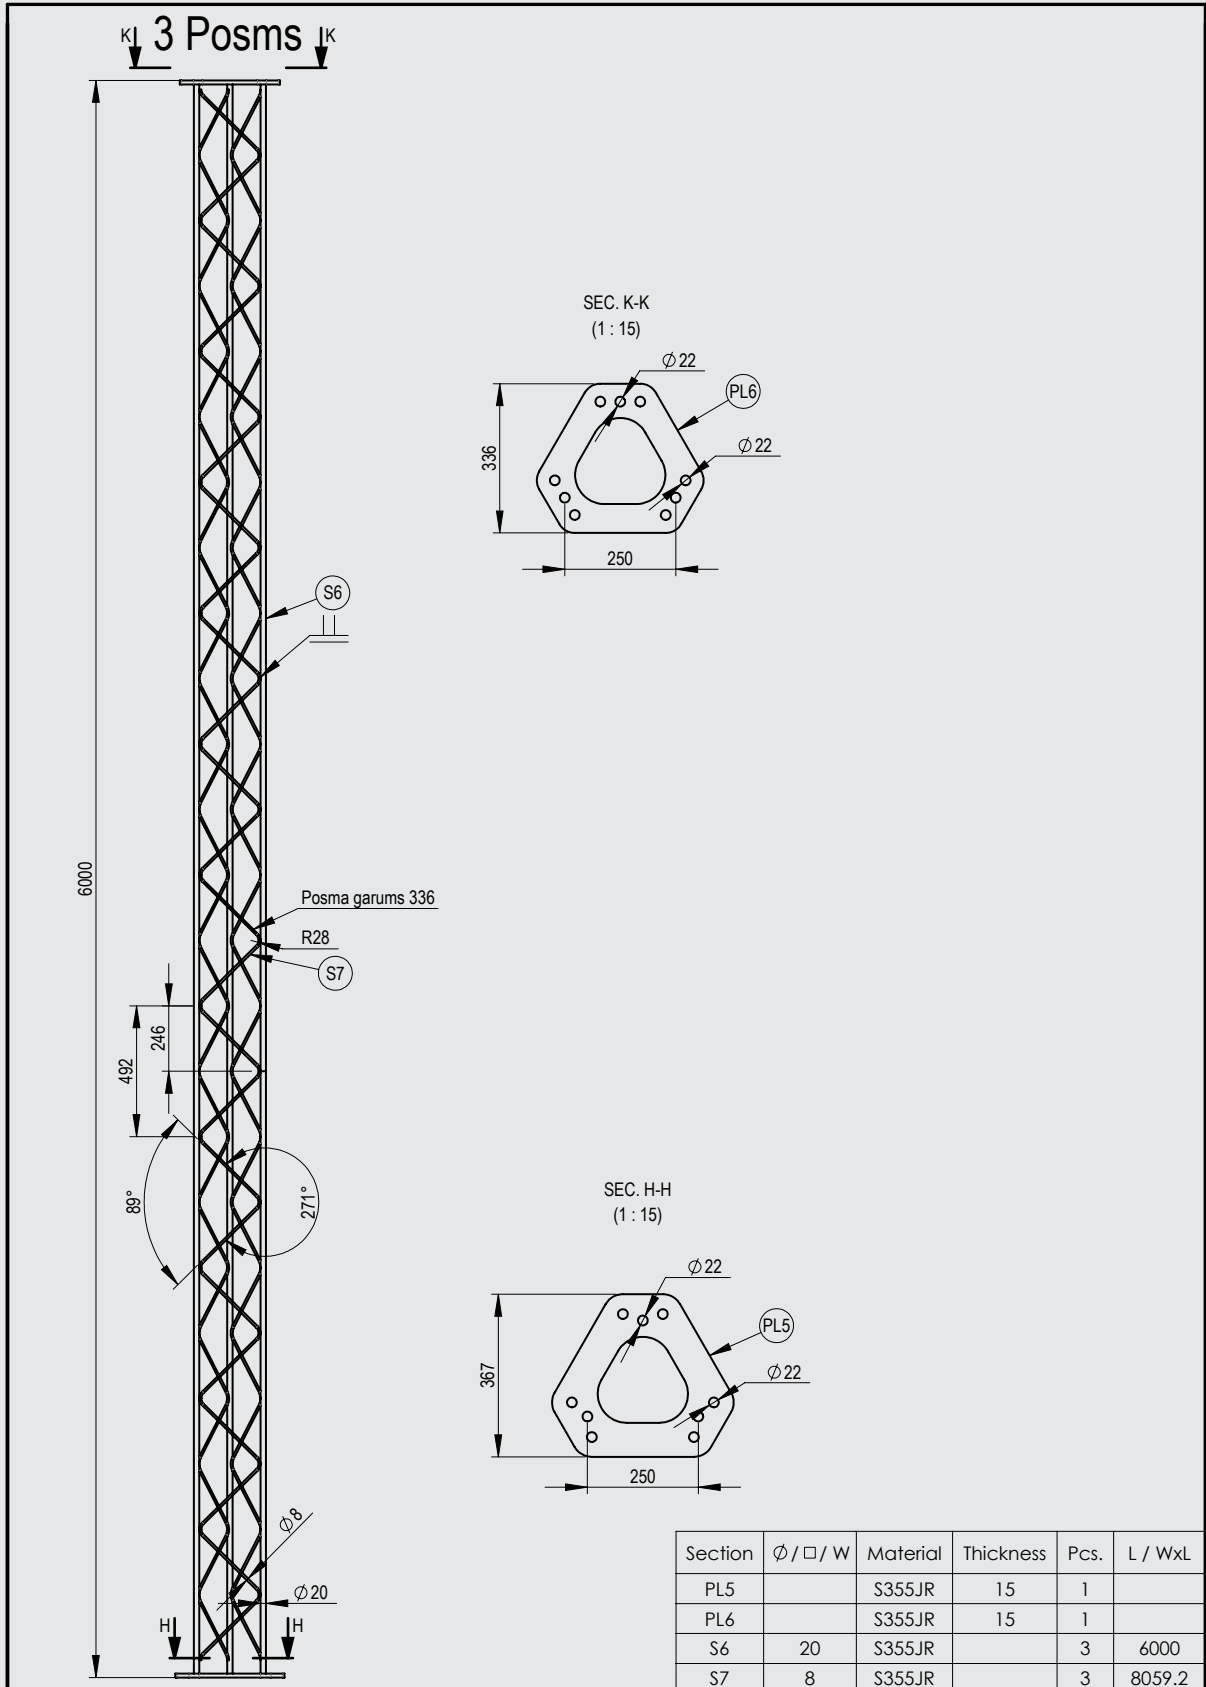

Title: **L3CYP18000-250_300B_TS2_R**
Item no.: **L3CYP18000-250_300B_TS2_R**
Scale: **1:75** Weight: **346 kg** Galvanized: **EN 1461**

UNLESS OTHERWISE SPECIFIED:
DIMENSIONS ARE IN MILLIMETERS
TOLERANCES EN40-2:H<10m ±25,
H>10m ±0,6%
LINEAR: Ø ±3%, Th ±0,2,
ANGULAR: +1° -0°
DO NOT SCALE DRAWING
Material: Page: **1/4**

UNLESS OTHERWISE SPECIFIED:
DIMENSIONS ARE IN MILLIMETERS
TOLERANCES EN40-2:H<10m ±2,
H>10m ±0,6%
LINEAR: Ø ±3%, Th ±0,2,
ANGULAR: +1° -0°
DO NOT SCALE DRAWING

Material: Page: 3/4

TECNOPALI
NORTH EUROPE

Title: **3_Posms**
Item no.: **L3CYP18000-250_300B_TS2_R**
Scale: **1:25** Weight: **346 kg** Galvanized: **EN 1461**

UNLESS OTHERWISE SPECIFIED:
DIMENSIONS ARE IN MILLIMETERS
TOLERANCES EN40-2:H<10m ±2,
H>10m ±0,6%
LINEAR: Ø ±3%, Th ±0,2,
ANGULAR: +1° -0°
DO NOT SCALE DRAWING
Material: Page: **4/4**

Title: **L3CYP18000-300B_TS3_R**
Item no.: **L3CYP18000-300B_TS3_R**
Scale: **1:75** Weight: **426 kg** Galvanized: **EN 1461**

UNLESS OTHERWISE SPECIFIED:
DIMENSIONS ARE IN MILLIMETERS
TOLERANCES EN40-2:H<10m ±2S,
H>10m ±0,6%
LINEAR: Ø ±3%, Th ±0,2,
ANGULAR: +1° -0°
DO NOT SCALE DRAWING
Material: Page: **1/4**