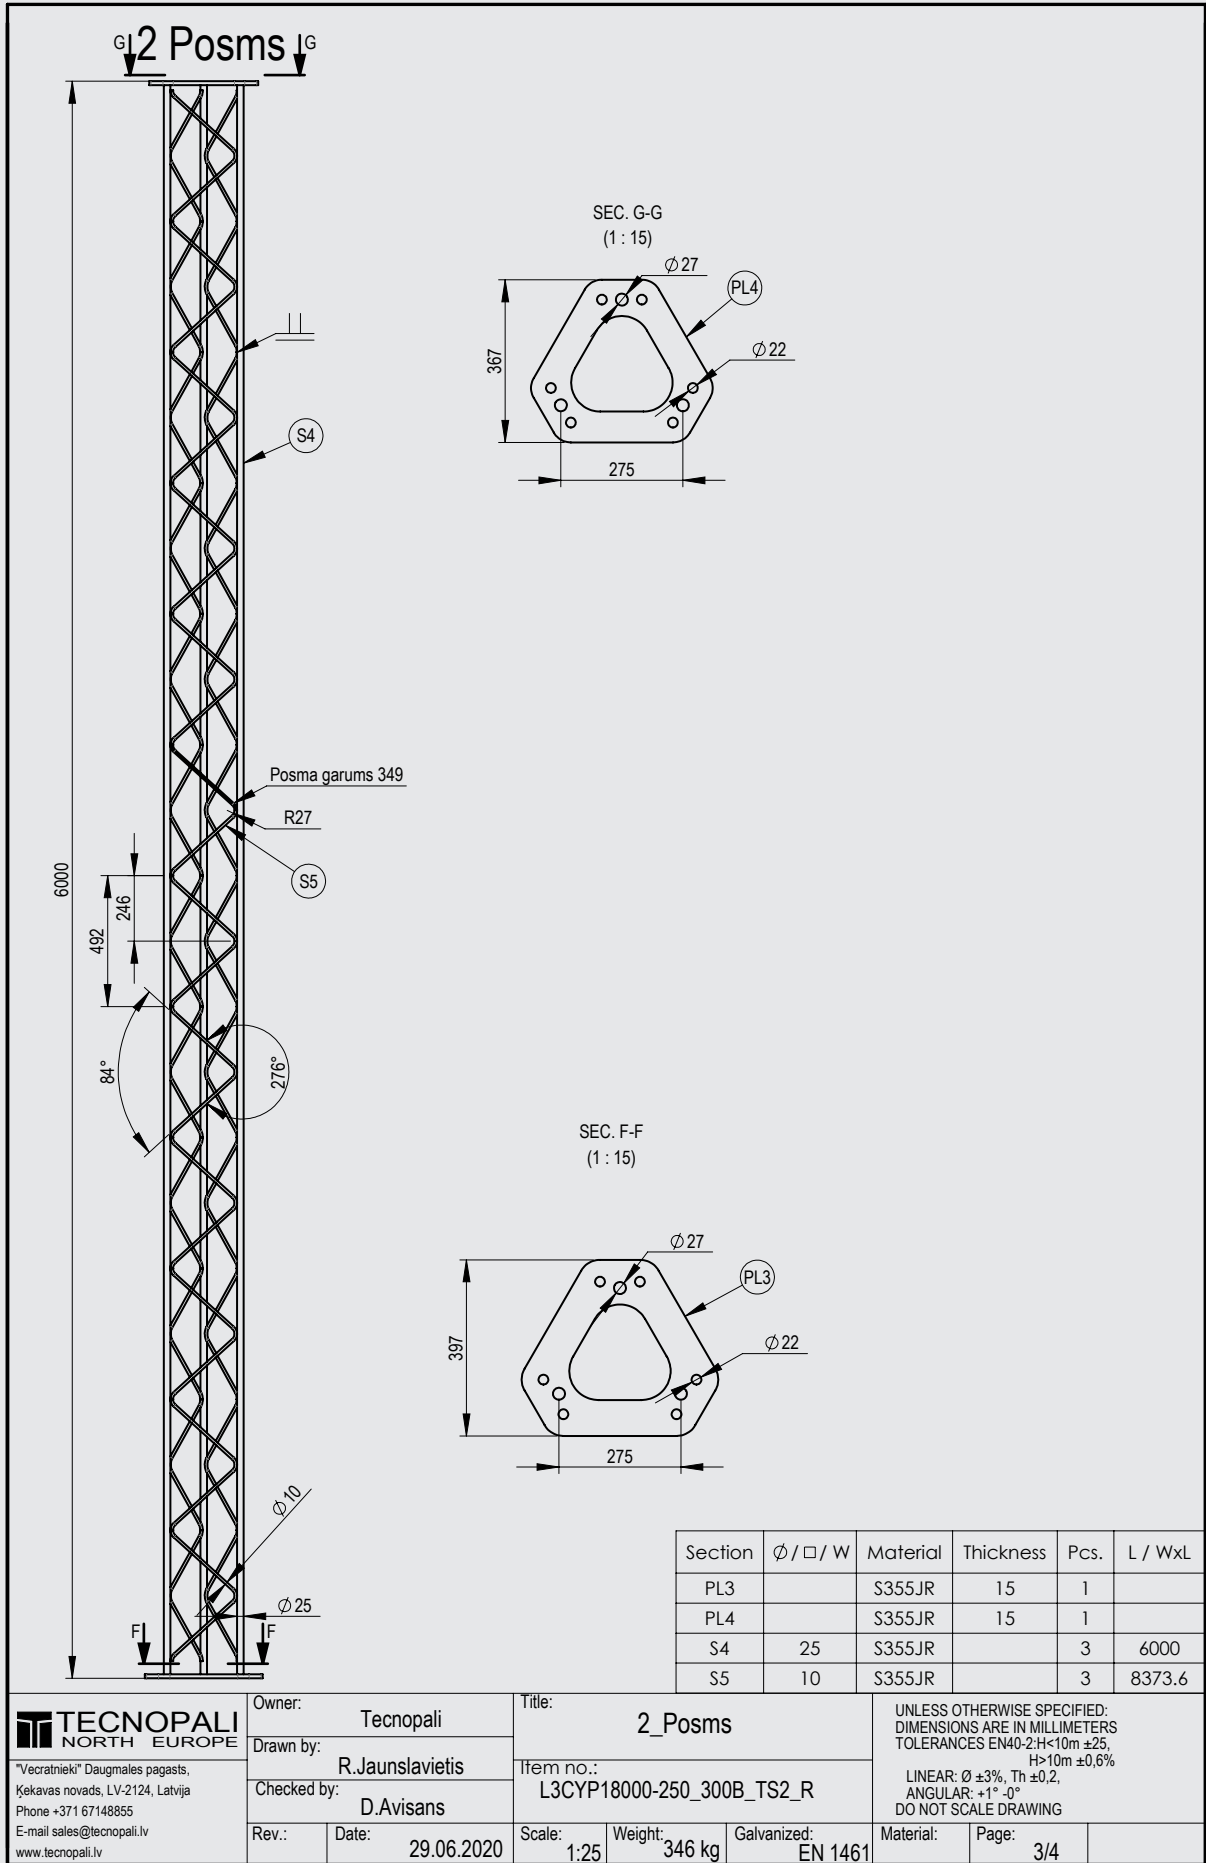

TECNOPALI
NORTH EUROPE

"Vecratnieki" Daugmales pagasts,
Kekavas novads, LV-2124, Latvija
Phone +371 67148855
E-mail sales@tecnopali.lv
www.tecnopali.lv

Owner: Tecnopali

Drawn by: R.Jaunslavietis

Checked by: D.Avisans

Rev.: Date: 29.06.2020

Title: 2_Posms

Item no.: L3CYP18000-250_300B_TS2_R

Scale: 1:25

Weight: 346 kg Galvanized: EN 1461

UNLESS OTHERWISE SPECIFIED:
DIMENSIONS ARE IN MILLIMETERS
TOLERANCES EN40-2:H<10m ±2,
H>10m ±0,6%
LINEAR: Ø ±3%, Th ±0,2,
ANGULAR: +1° -0°
DO NOT SCALE DRAWING

Material: Page: 3/4