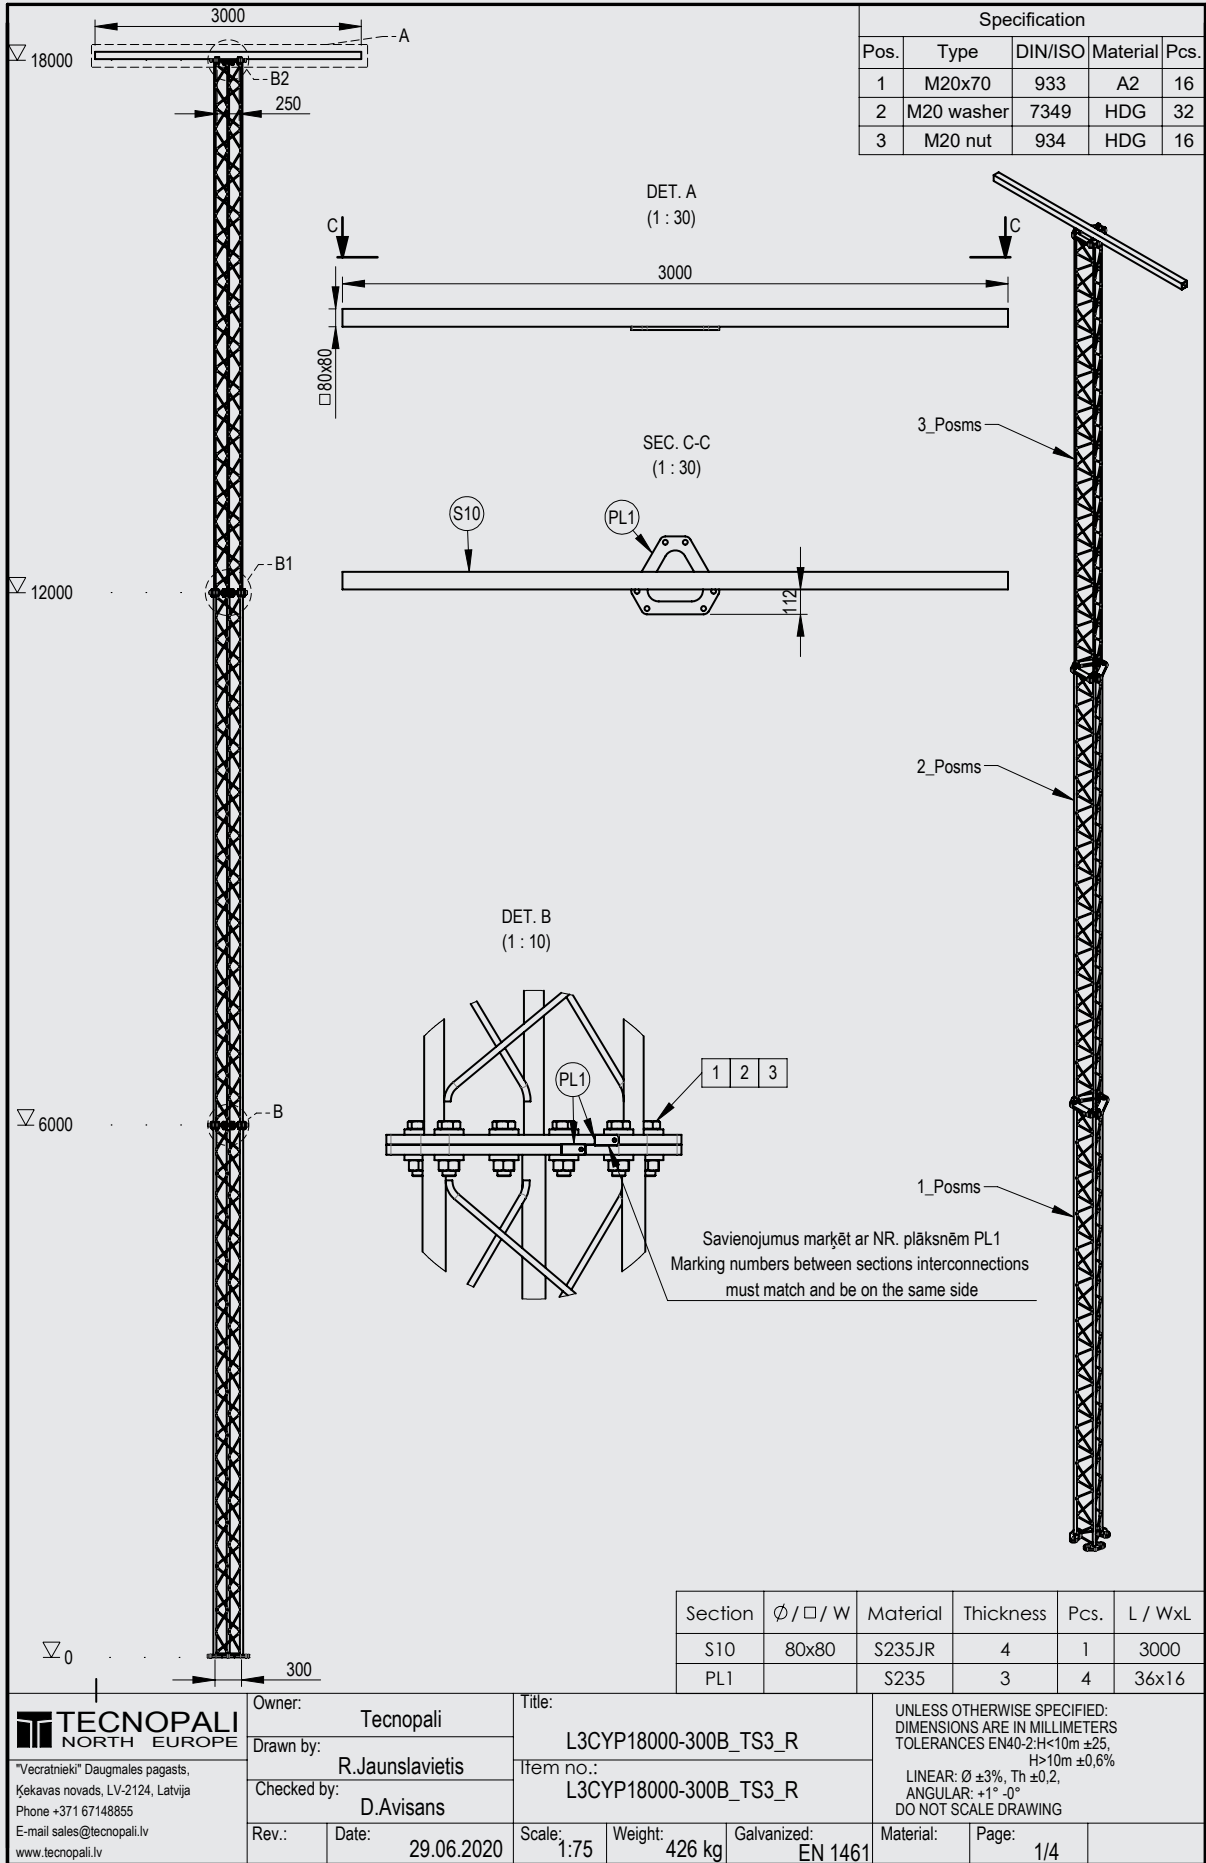

Title: **L3CYP18000-250_300B_TS2_R**
Item no.: **L3CYP18000-250_300B_TS2_R**
Scale: **1:75** Weight: **346 kg** Galvanized: **EN 1461**

UNLESS OTHERWISE SPECIFIED:
DIMENSIONS ARE IN MILLIMETERS
TOLERANCES EN40-2:H<10m ±25,
H>10m ±0,6%
LINEAR: Ø ±3%, Th ±0,2,
ANGULAR: +1° -0°
DO NOT SCALE DRAWING
Material: Page: **1/4**

UNLESS OTHERWISE SPECIFIED:
DIMENSIONS ARE IN MILLIMETERS
TOLERANCES EN40-2:H<10m ±2,
H>10m ±0,6%
LINEAR: Ø ±3%, Th ±0,2,
ANGULAR: +1° -0°
DO NOT SCALE DRAWING

Material: Page: 3/4

TECNOPALI
NORTH EUROPE

Title: **3_Posms**
Item no.: **L3CYP18000-250_300B_TS2_R**
Scale: **1:25** Weight: **346 kg** Galvanized: **EN 1461**

UNLESS OTHERWISE SPECIFIED:
DIMENSIONS ARE IN MILLIMETERS
TOLERANCES EN40-2:H<10m ±2,
H>10m ±0,6%
LINEAR: Ø ±3%, Th ±0,2,
ANGULAR: +1° -0°
DO NOT SCALE DRAWING
Material: Page: **4/4**

Title: **L3CYP18000-300B_TS3_R**
Item no.: **L3CYP18000-300B_TS3_R**
Scale: **1:75** Weight: **426 kg** Galvanized: **EN 1461**

UNLESS OTHERWISE SPECIFIED:
DIMENSIONS ARE IN MILLIMETERS
TOLERANCES EN40-2:H<10m ±2S,
H>10m ±0,6%
LINEAR: Ø ±3%, Th ±0,2,
ANGULAR: +1° -0°
DO NOT SCALE DRAWING
Material: Page: **1/4**